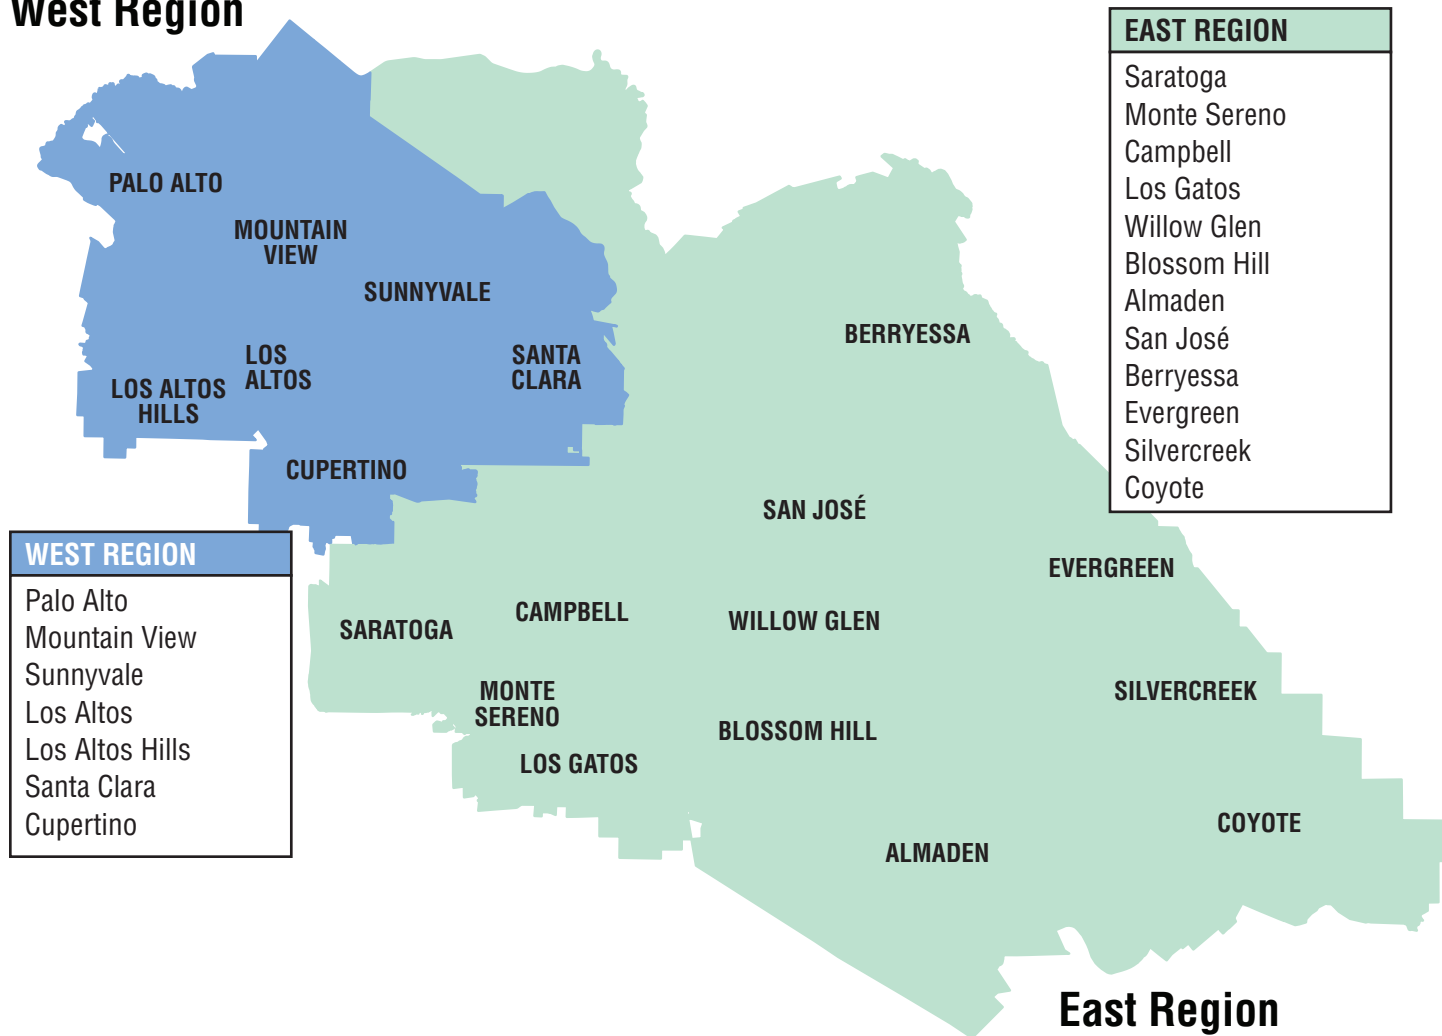

# RSVP® SANTA CLARA

Two mailing zones available of 50,000 homes each.  
Target one or both for a total of 100,000 homes!

## West Region

THE ORIGINAL  
**RSVP**  
FOR THE SELECT FEW

WWW.RSVPBAYAREA.COM