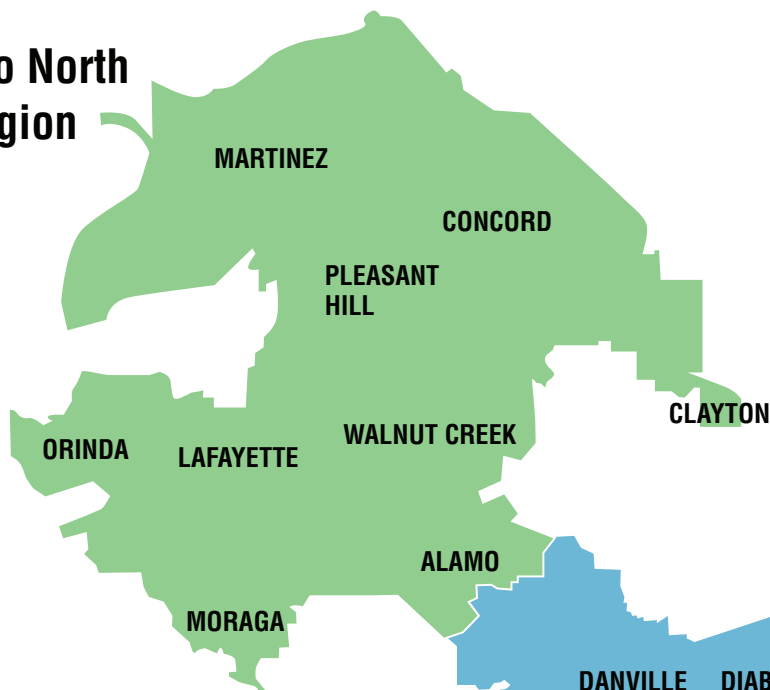

RSVP® MAILING ZONES

Targeting a total of 100,000 Owner-Occupied, Single-Family Homes
Select one or both zones!

Diablo North Region

DIABLO NORTH REGION	
Walnut Creek	11,836
Lafayette	7,265
Concord	7,115
Orinda	5,450
Alamo	4,633
Moraga	4,041
Martinez	3,312
Pleasant Hill	3,218
Clayton	3,130
Total	50,000

DIABLO SOUTH REGION	
Danville/Diablo	15,709
San Ramon	11,745
Pleasanton	10,467
Livermore	7,848
Dublin	4,231
Total	50,000

Diablo South Region

THE ORIGINAL
RSVP
FOR THE SELECT FEW

WWW.RSVPBAYAREA.COM