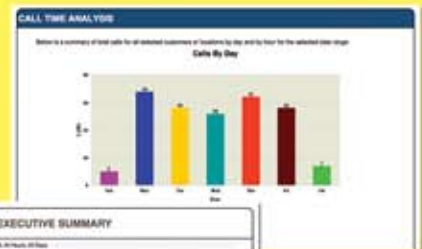

EXECUTIVE SUMMARY

Report Date Range	01/01/2009 - 01/31/2009
Report Date	01/31/2009
Report Time	10:00 AM
Report User	RSVP
Report Location	RSVP
Report Period	1 Week
Report Type	Summary